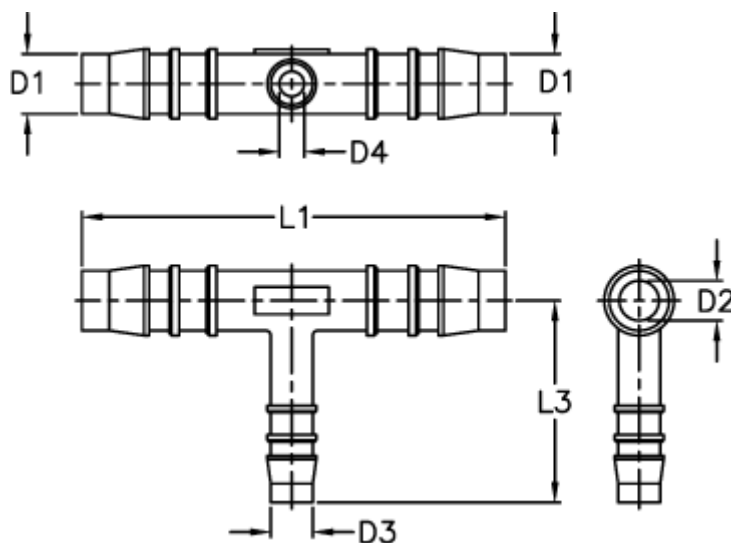

Article number: 027618906004

Description: Norma hose coupling TRS 6 - 4 - 6

Measures

D1 = 6
D2 = 4.0
D3 = 4
D4 = 2.5
L1 = 49
L3 = 20.5